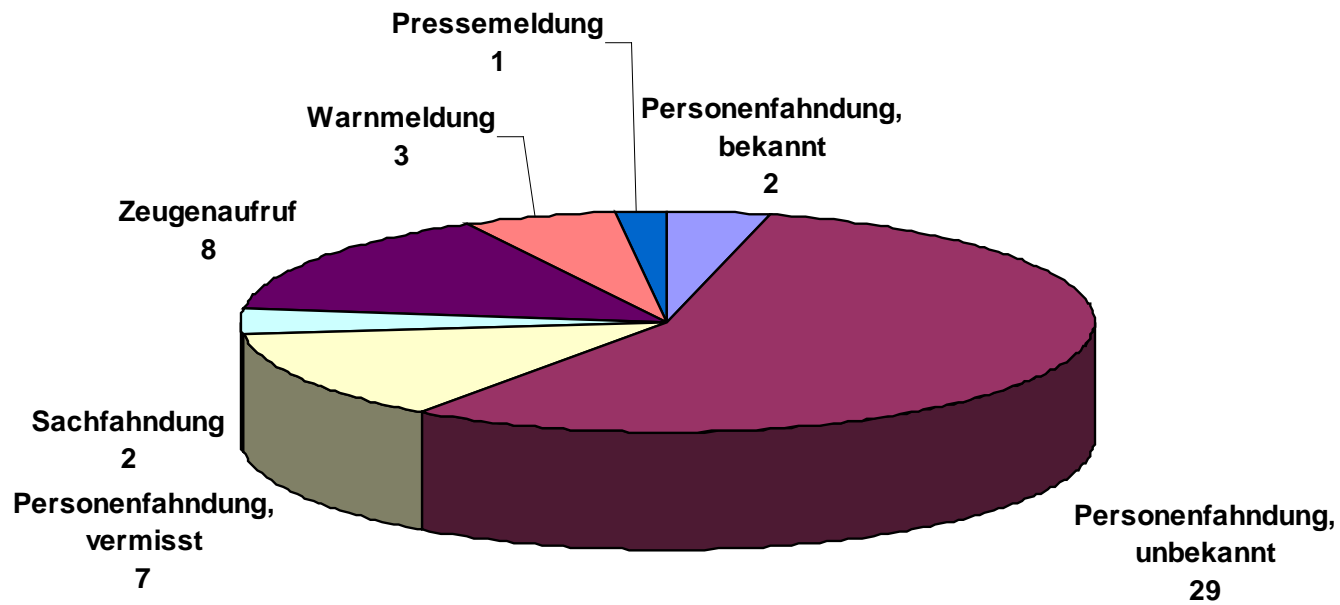

Einstellungen Landeskriminalamt